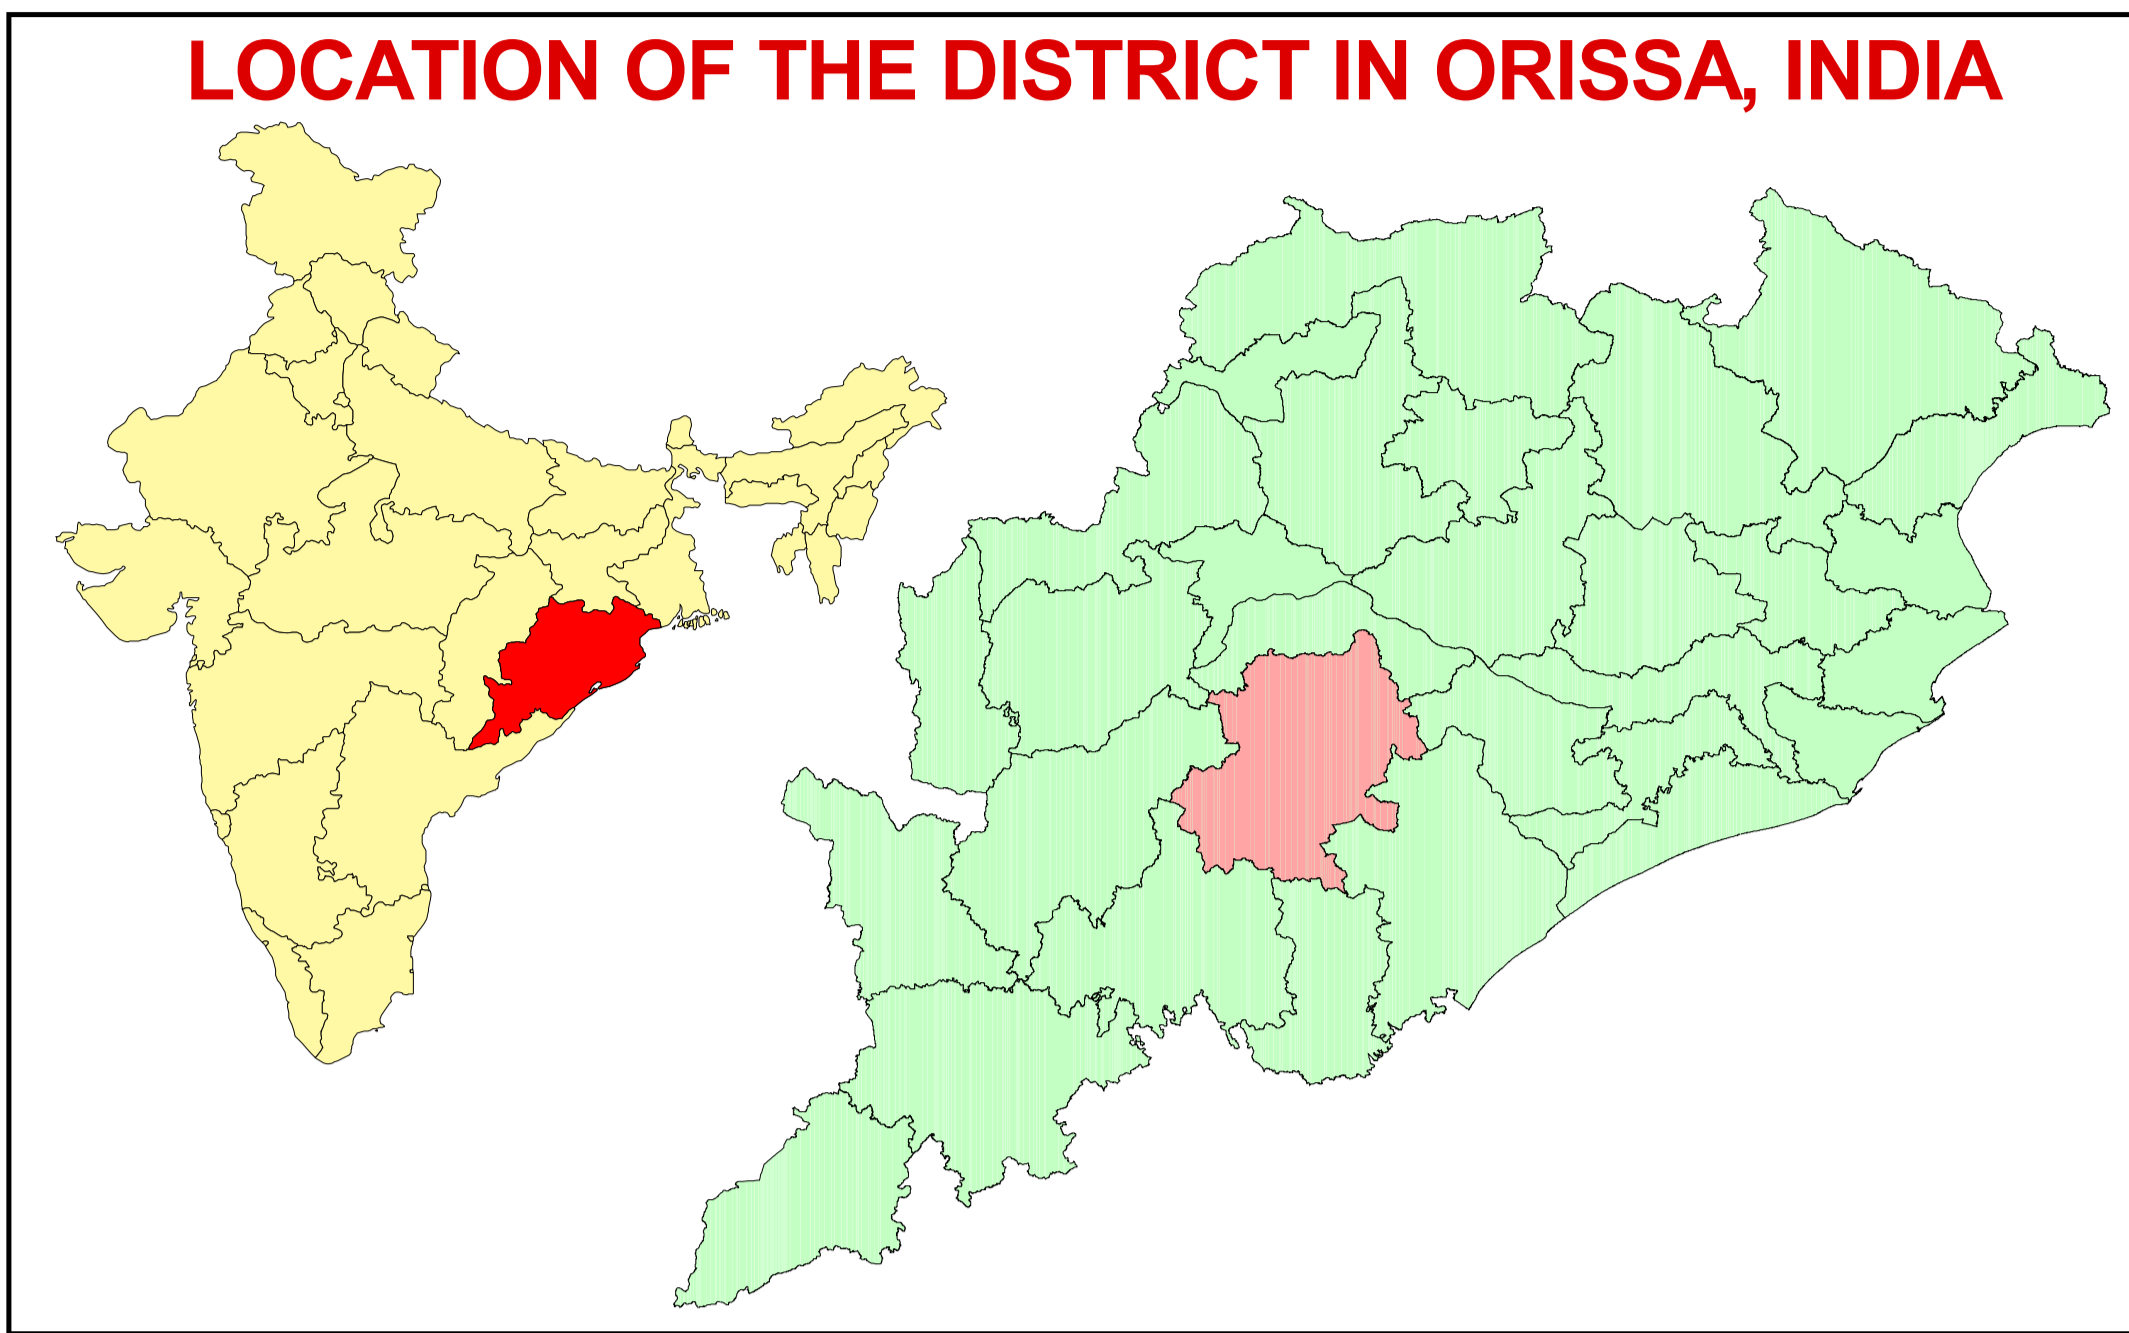

KANDHAMAL DISTRICT

DISTRIBUTION OF MAJOR GOVERNMENT HEALTH UNITS

9 0 9 18 Kilometers

LEGEND

- Health Unit Categories**
- District Headquarter Hospital
 - Sub Division Hospital
 - Community Health Centre
 - Other Hospital
 - PHC(NEW)
 - Sub Centre
 - Urban Area
 - Block Boundary
 - National Highway
 - Major Roads
 - Railway
 - Rivers / Water bodies

Mission Directorate
National Rural Health Mission,
Health & Family Welfare Department
Govt. of Orissa